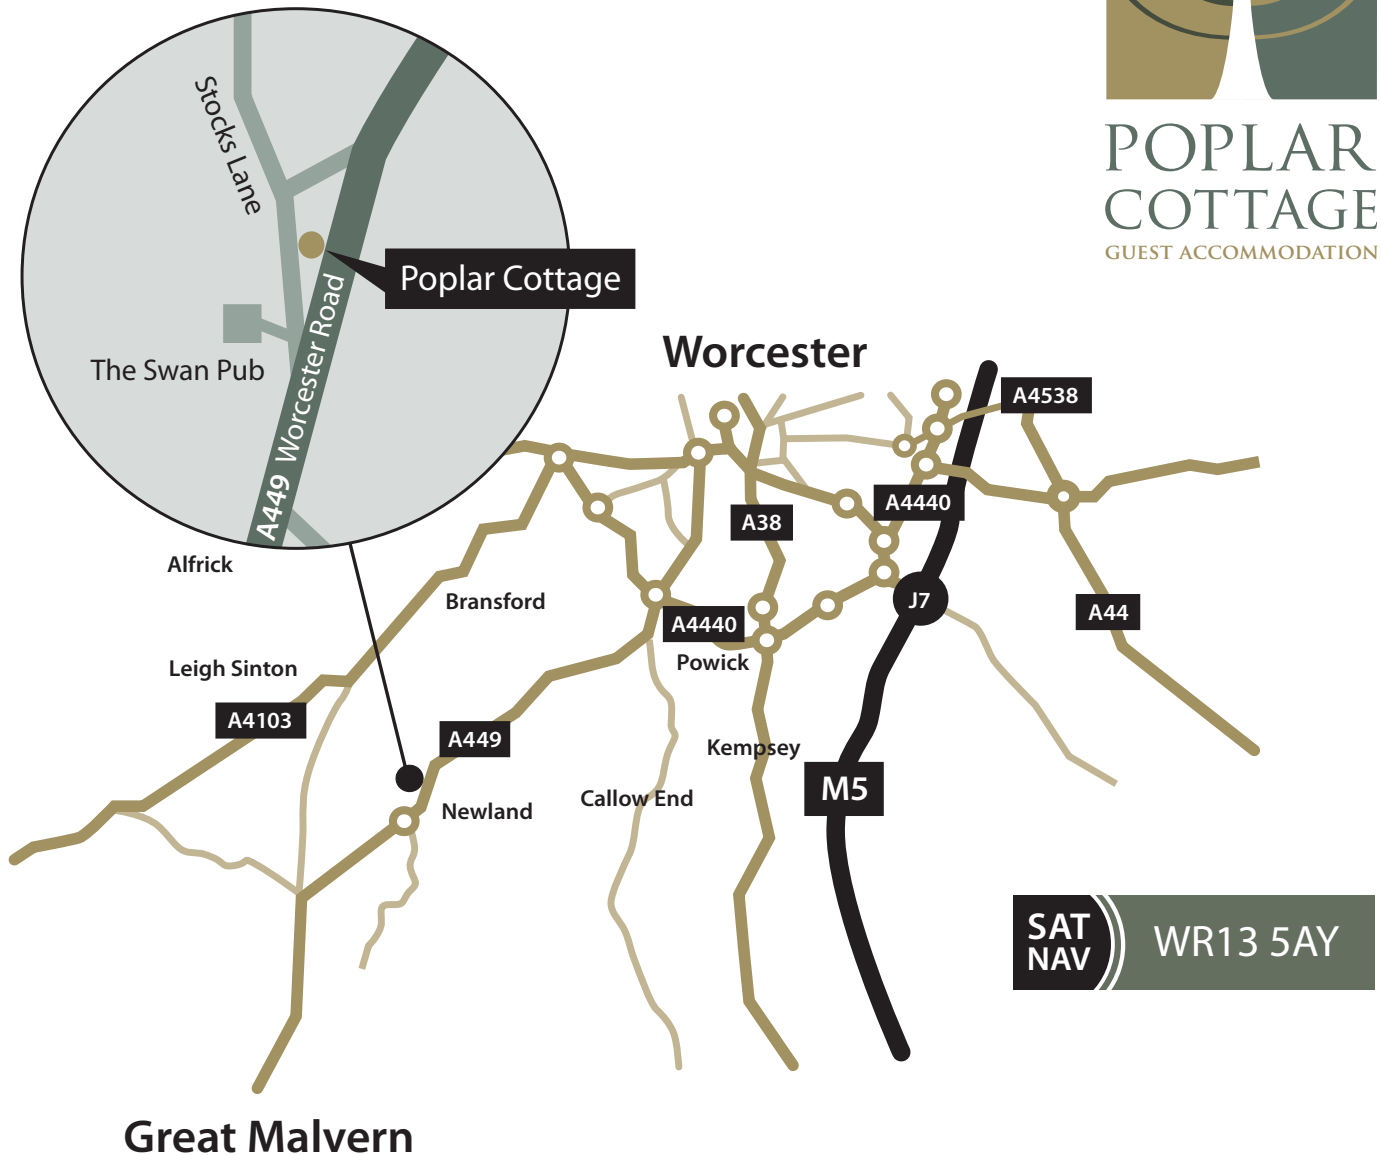

**POPLAR  
COTTAGE**  
GUEST ACCOMMODATION

## Location

Poplar Cottage is situated adjacent to the A449 on the approach to Malvern from Worcester, 100 yards before the Malvern welcome sign. There is a bus stop which stands only a few yards away, opposite our drive. The nearest train station is located in Malvern Link which is 1.5 miles away where connections to major rail networks can be made.

### Address

Poplar Cottage, Newland,  
Malvern, Worcestershire WR13 5AY